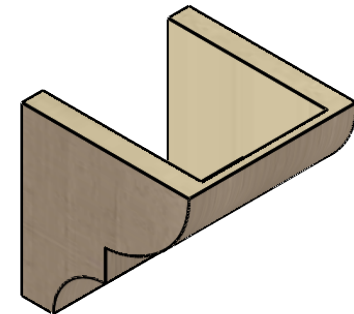

ITEM NUMBER: CORU08X08X08RIDRCPR

8"W X 8"D X 8"H SERIES 1 WIDE RIDGEWOOD ROUGH CEDAR TIMBERTHANE
FAUX WOOD CORBEL, PRIMED

SIDE PROFILE

FRONT PROFILE

ISOMETRIC

EKENA MILLWORK
2300 WEST MAIN ST.
CLARKSVILLE, TX 75426
TOLL FREE: 866-607-0453
WWW.EKENAMILLWORK.COM

NOTES

1. INSTALLATION TO BE COMPLETED IN ACCORDANCE WITH MANUFACTURER'S SPECIFICATIONS.
2. DRAWING MAY NOT BE TO SCALE
3. THIS DRAWING IS INTENDED FOR DESIGN AND PLANNING PURPOSES ONLY.
4. ALL INFORMATION CONTAINED HEREIN WAS CURRENT AT THE TIME OF DEVELOPMENT BUT MUST BE REVIEWED AND APPROVED BY THE PRODUCT MANUFACTURER TO BE CONSIDERED ACCURATE.
5. TIMBERTHANE ARCHITECTURAL PRODUCTS ARE MADE FROM HIGH DENSITY URETHANE AND COME FACTORY PRIMED