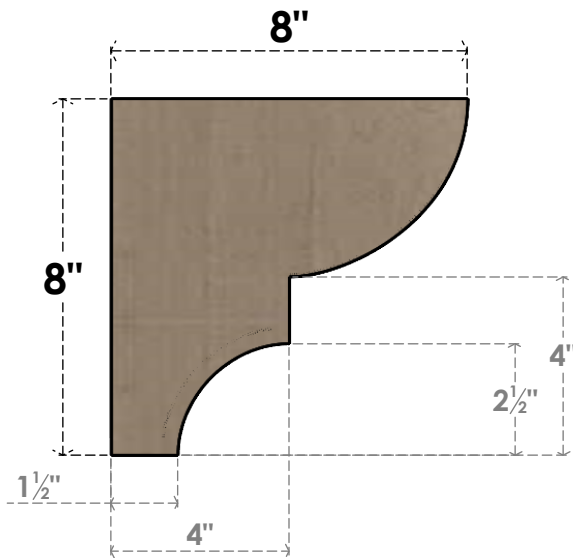

ITEM NUMBER: CORU08X08X08RIDRCPR

8"W X 8"D X 8"H SERIES 1 WIDE RIDGEWOOD ROUGH CEDAR TIMBERTHANE
FAUX WOOD CORBEL, PRIMED

SIDE PROFILE

FRONT PROFILE

ISOMETRIC

EKENA MILLWORK
2300 WEST MAIN ST.
CLARKSVILLE, TX 75426
TOLL FREE: 866-607-0453
WWW.EKENAMILLWORK.COM

NOTES

1. INSTALLATION TO BE COMPLETED IN ACCORDANCE WITH MANUFACTURER'S SPECIFICATIONS.
2. DRAWING MAY NOT BE TO SCALE
3. THIS DRAWING IS INTENDED FOR DESIGN AND PLANNING PURPOSES ONLY.
4. ALL INFORMATION CONTAINED HEREIN WAS CURRENT AT THE TIME OF DEVELOPMENT BUT MUST BE REVIEWED AND APPROVED BY THE PRODUCT MANUFACTURER TO BE CONSIDERED ACCURATE.
5. TIMBERTHANE ARCHITECTURAL PRODUCTS ARE MADE FROM HIGH DENSITY URETHANE AND COME FACTORY PRIMED