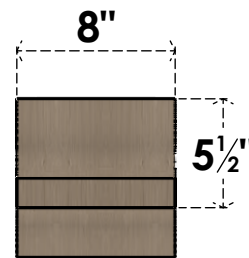

ITEM NUMBER: CORU08X08X08RIDRCPR

8"W X 8"D X 8"H SERIES 1 WIDE RIDGEWOOD ROUGH CEDAR TIMBERTHANE
FAUX WOOD CORBEL, PRIMED

SIDE PROFILE

FRONT PROFILE

ISOMETRIC

EKENA MILLWORK
2300 WEST MAIN ST.
CLARKSVILLE, TX 75426
TOLL FREE: 866-607-0453
WWW.EKENAMILLWORK.COM

NOTES

1. INSTALLATION TO BE COMPLETED IN ACCORDANCE WITH MANUFACTURER'S SPECIFICATIONS.
2. DRAWING MAY NOT BE TO SCALE
3. THIS DRAWING IS INTENDED FOR DESIGN AND PLANNING PURPOSES ONLY.
4. ALL INFORMATION CONTAINED HEREIN WAS CURRENT AT THE TIME OF DEVELOPMENT BUT MUST BE REVIEWED AND APPROVED BY THE PRODUCT MANUFACTURER TO BE CONSIDERED ACCURATE.
5. TIMBERTHANE ARCHITECTURAL PRODUCTS ARE MADE FROM HIGH DENSITY URETHANE AND COME FACTORY PRIMED